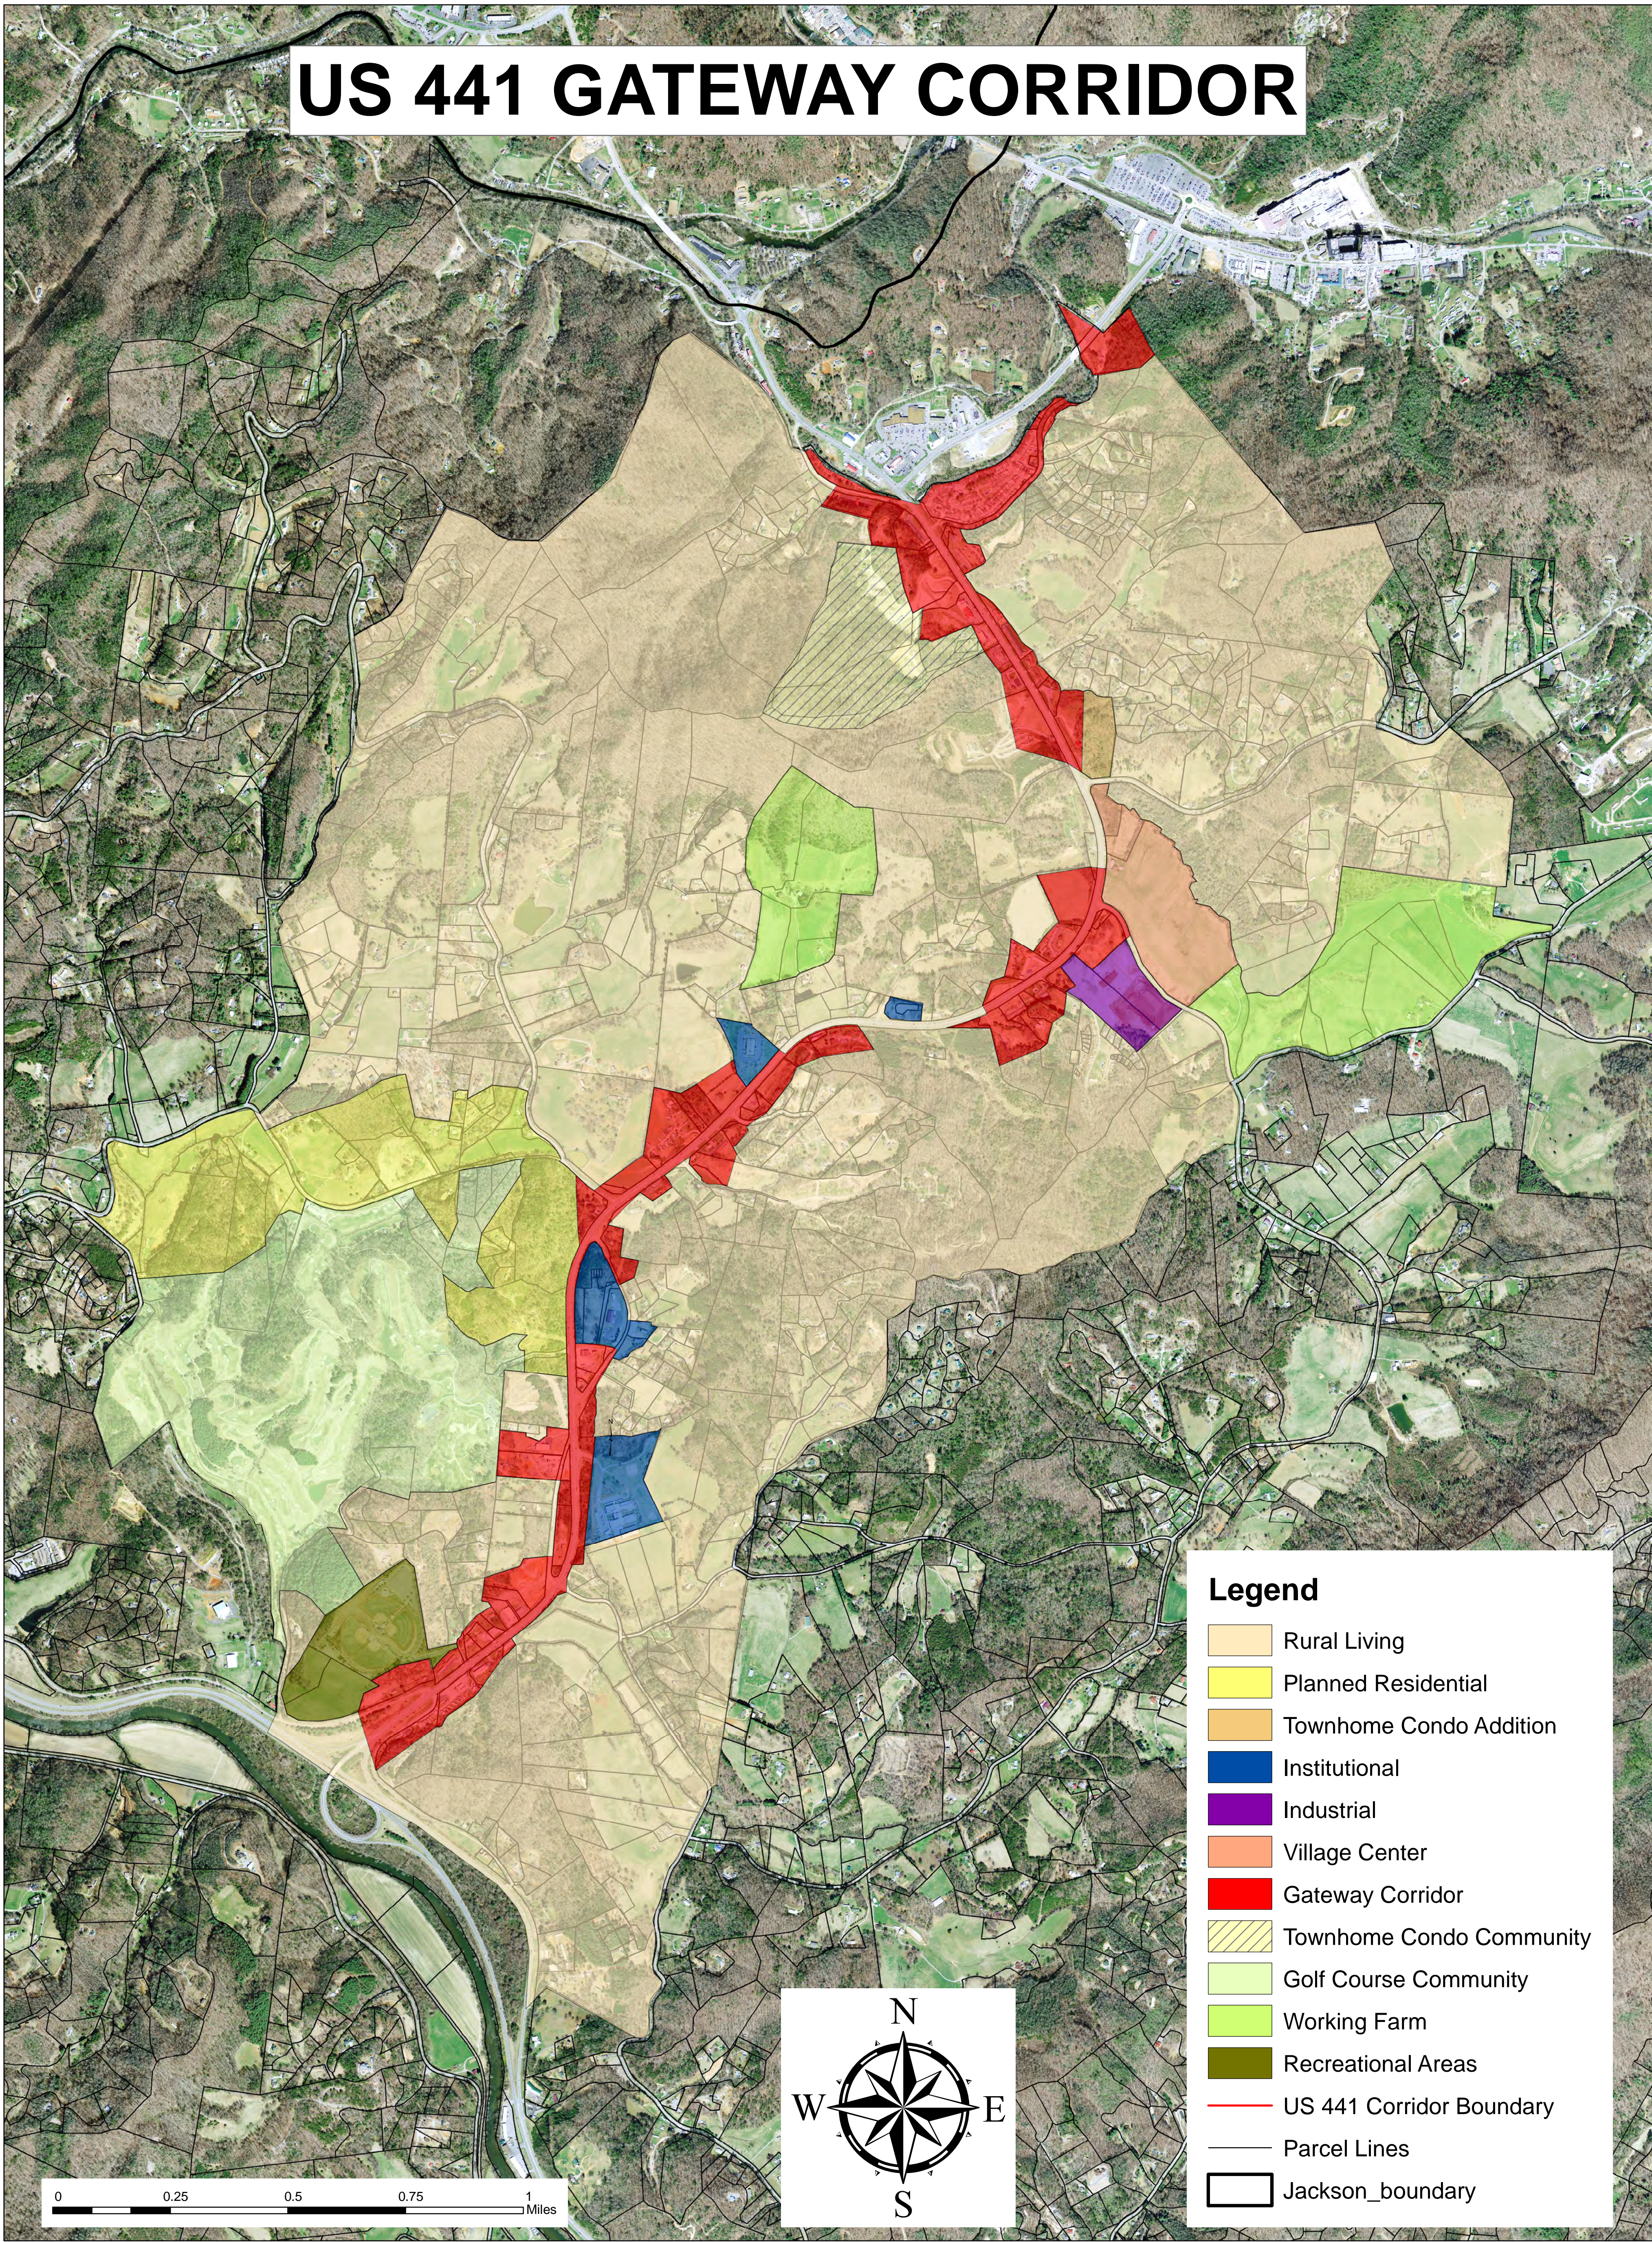

# US 441 GATEWAY CORRIDOR

0 0.25 0.5 0.75 1 Miles

JACKSON COUNTY MAKES NO WARRANTIES OR GUARANTEES, EITHER EXPRESSED OR IMPLIED AS TO THE COMPLETENESS, ACCURACY, OR CORRECTNESS OF THE DATA PORTRAYED IN THIS PRODUCT NOR ACCEPTS ANY LIABILITY, ARISING FROM ANY INCORRECT, INCOMPLETE OR MISLEADING INFORMATION CONTAINED THEREIN. ALL INFORMATION, DATA AND DATABASES ARE PROVIDED "AS IS" WITH NO WARRANTY, EXPRESSED OR IMPLIED, INCLUDING BUT NOT LIMITED TO, FITNESS FOR A PARTICULAR PURPOSE.